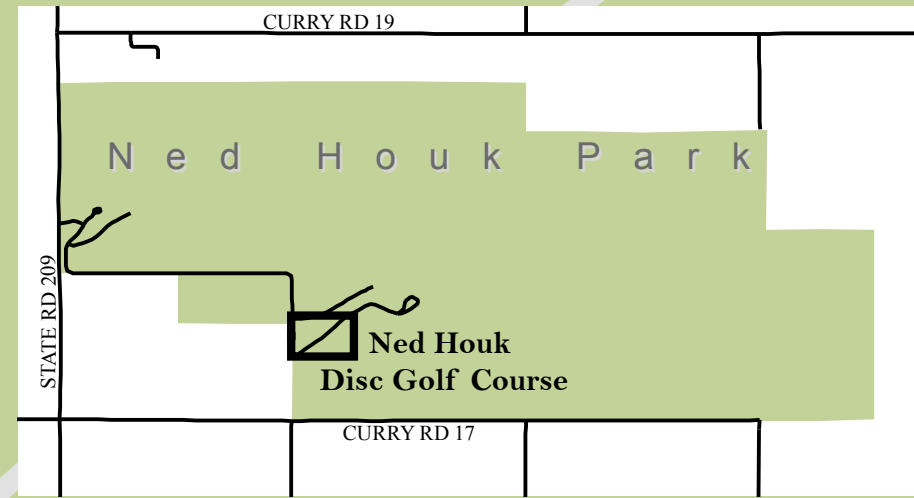

 Basket  
 Tee Pad

## Ned Houk Memorial Park Disc Golf Course

**Basket # Distance Par**

Basket #	Distance	Par
1	254'	4
2	222'	3
3	303'	4
4	269'	4
5	419'	5
6	193'	3
7	201'	4
8	125'	3
9	449'	5

### Directions

From Clovis, head north on N Prince St (NM 209) 8 miles to Ned Houk Memorial Park Entrance. Turn right (east) into park, at "T" intersection turn right (south) and follow paved road through several turns. Parking and course will be on the left.