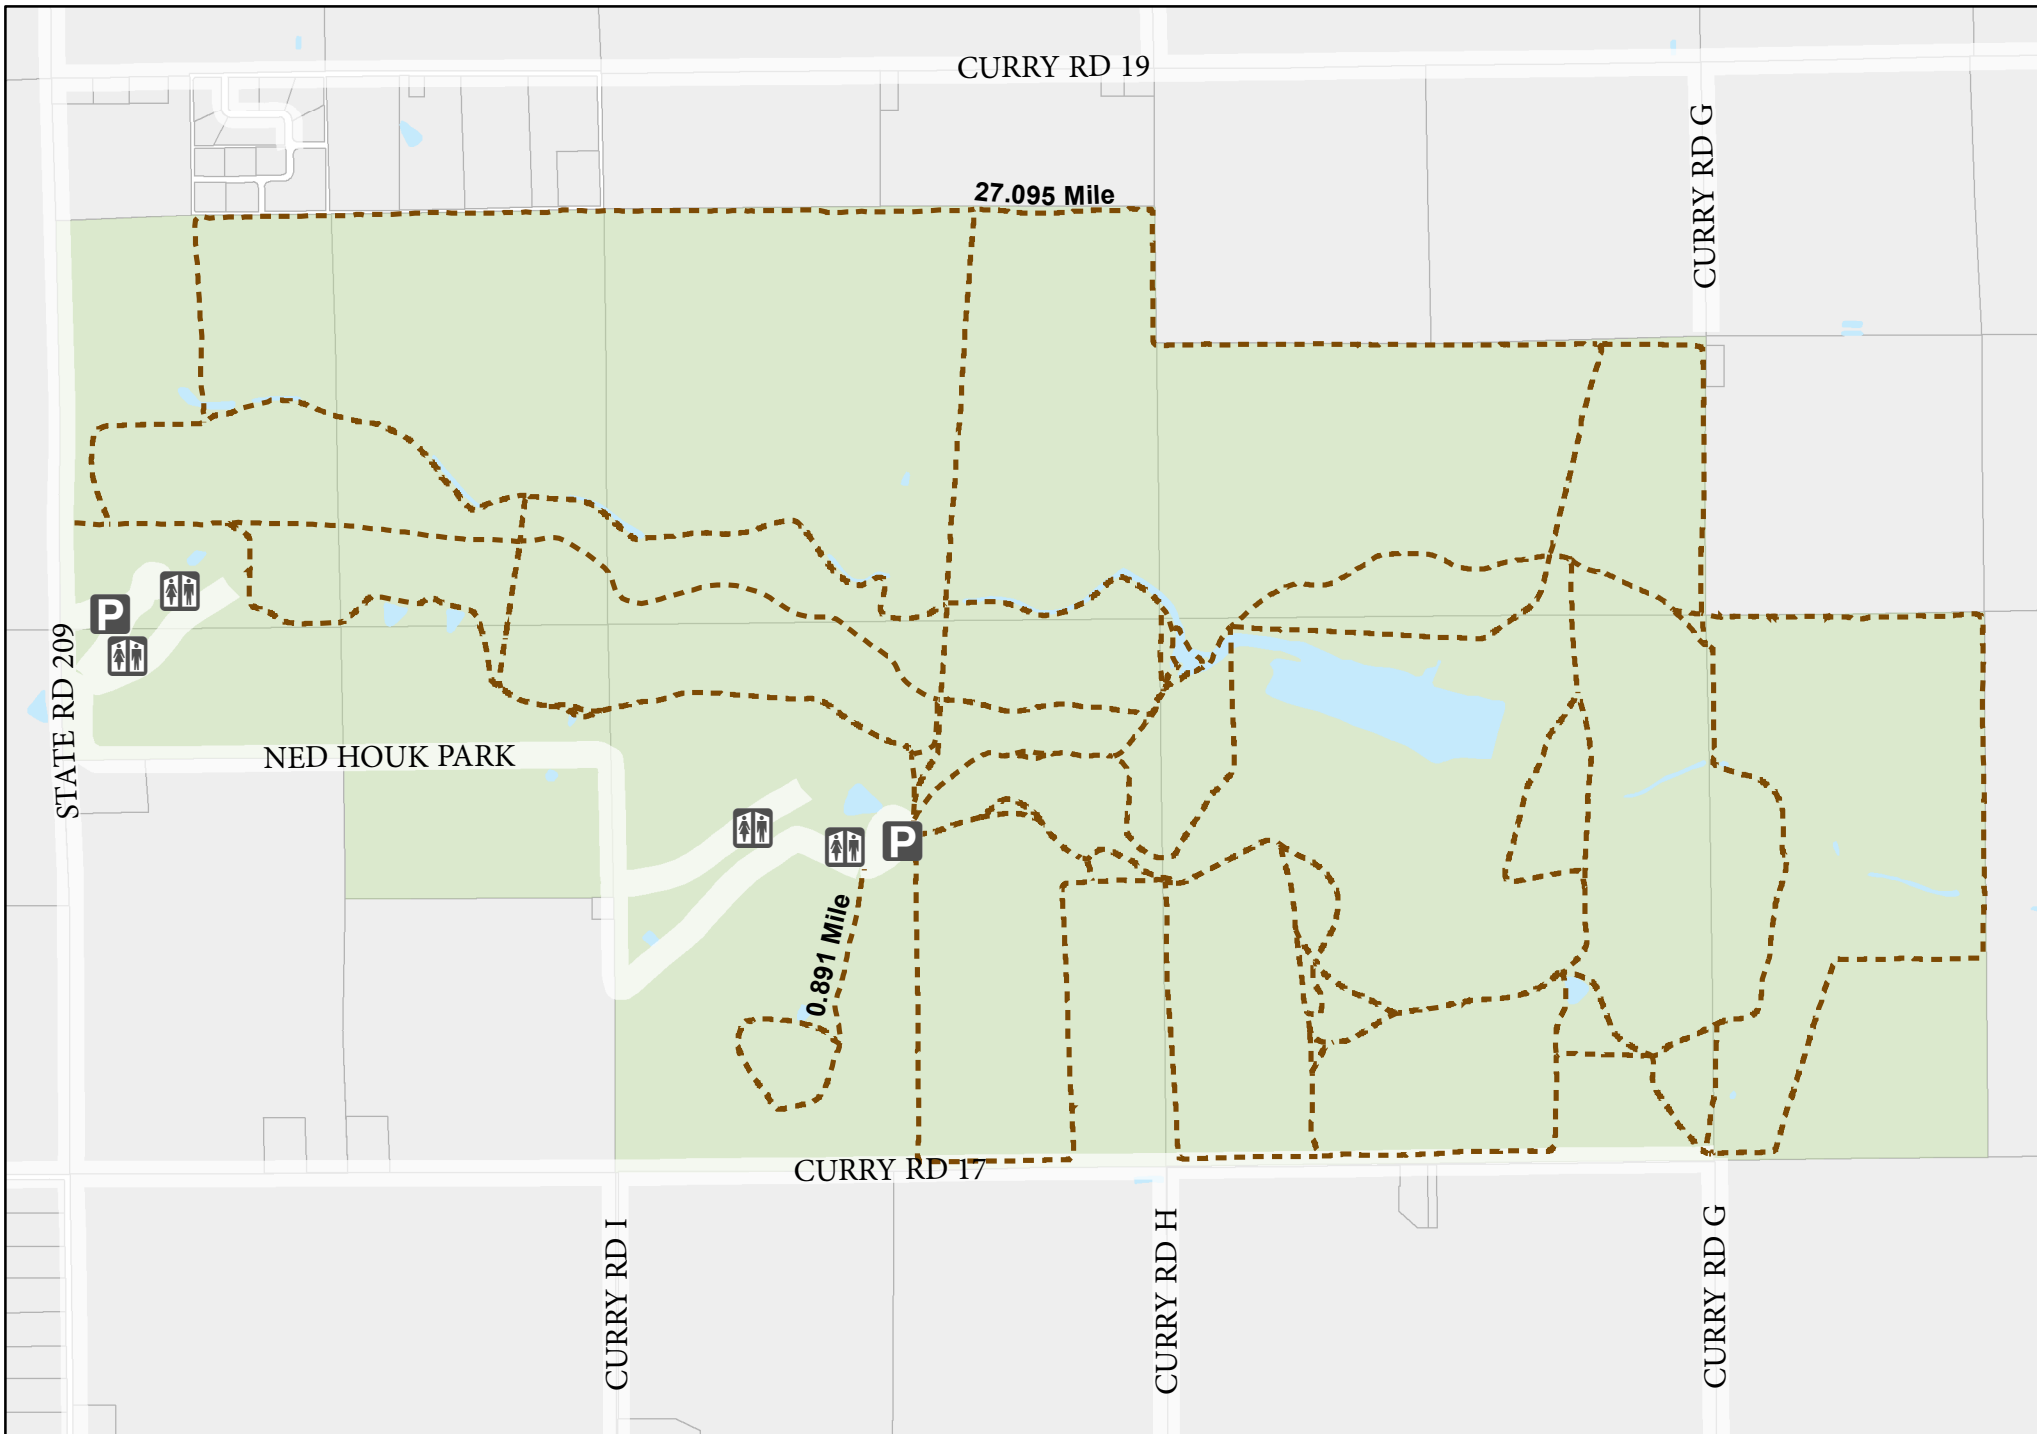

 Trails and Paths

1 inch = 434 feet

 Parking  Restroom

Hillcrest Park

This map should be used for illustrative purposes only and should not be used to settle any boundary disputes or locational conflicts. mapping@cityofclovis.org

Trails and Paths

Parking

Restroom

Walking Trails

This map should be used for illustrative purposes only and should no be used to settle any boundary disputes or locational conflicts. mapping@cityofclovis.org

 Trails and Paths

 Parking  Restroom

Ned Houk

This map should be used for illustrative purposes only and should not be used to settle any boundary disputes or locational conflicts.

1 inch = 1,861 feet
Mapping@cityofclovis.org