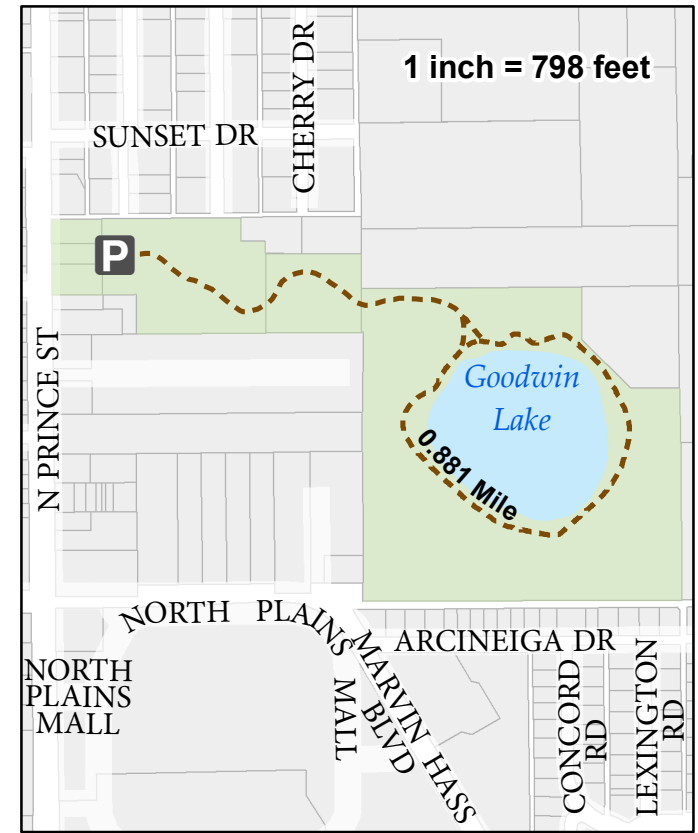

 Trails and Paths

1 inch = 434 feet

 Parking  Restroom

Hillcrest Park

This map should be used for illustrative purposes only and should not be used to settle any boundary disputes or locational conflicts. mapping@cityofclovis.org

Trails and Paths

Parking

Restroom

Walking Trails

This map should be used for illustrative purposes only and should no be used to settle any boundary disputes or locational conflicts. mapping@cityofclovis.org

 Trails and Paths

 Parking  Restroom

Ned Houk

This map should be used for illustrative purposes only and should not be used to settle any boundary disputes or locational conflicts.

1 inch = 1,861 feet
Mapping@cityofclovis.org