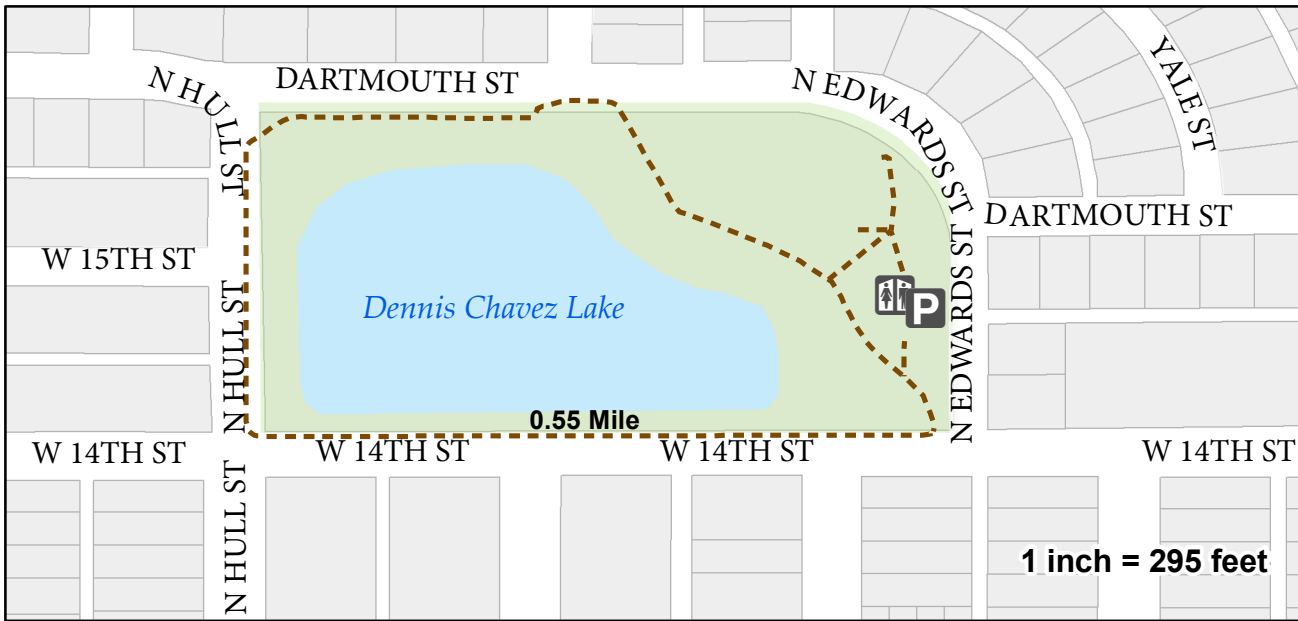

 Trails and Paths

1 inch = 434 feet

 Parking  Restroom

Hillcrest Park

This map should be used for illustrative purposes only and should not be used to settle any boundary disputes or locational conflicts. mapping@cityofclovis.org

 Trails and Paths

 Parking  Restroom

Ned Houk

This map should be used for illustrative purposes only and should not be used to settle any boundary disputes or locational conflicts.

1 inch = 1,861 feet
Mapping@cityofclovis.org